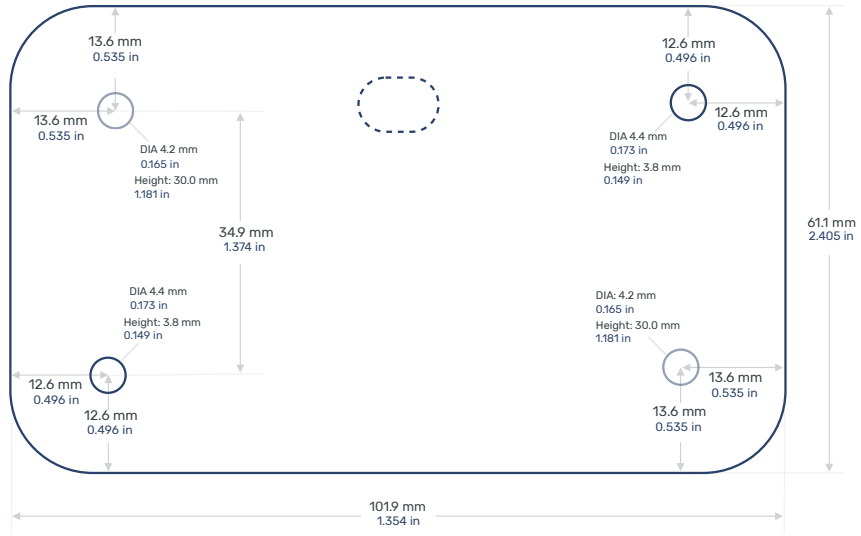

NORDSENSE FLAT SENSOR

NORDSENSE TALL SENSOR

NORDSENSE FLAT SENSOR

BOTTOM VIEW

SIDE VIEW

FRONT VIEW

NORDSENSE TALL SENSOR

BOTTOM VIEW

SIDE VIEW

FRONT VIEW